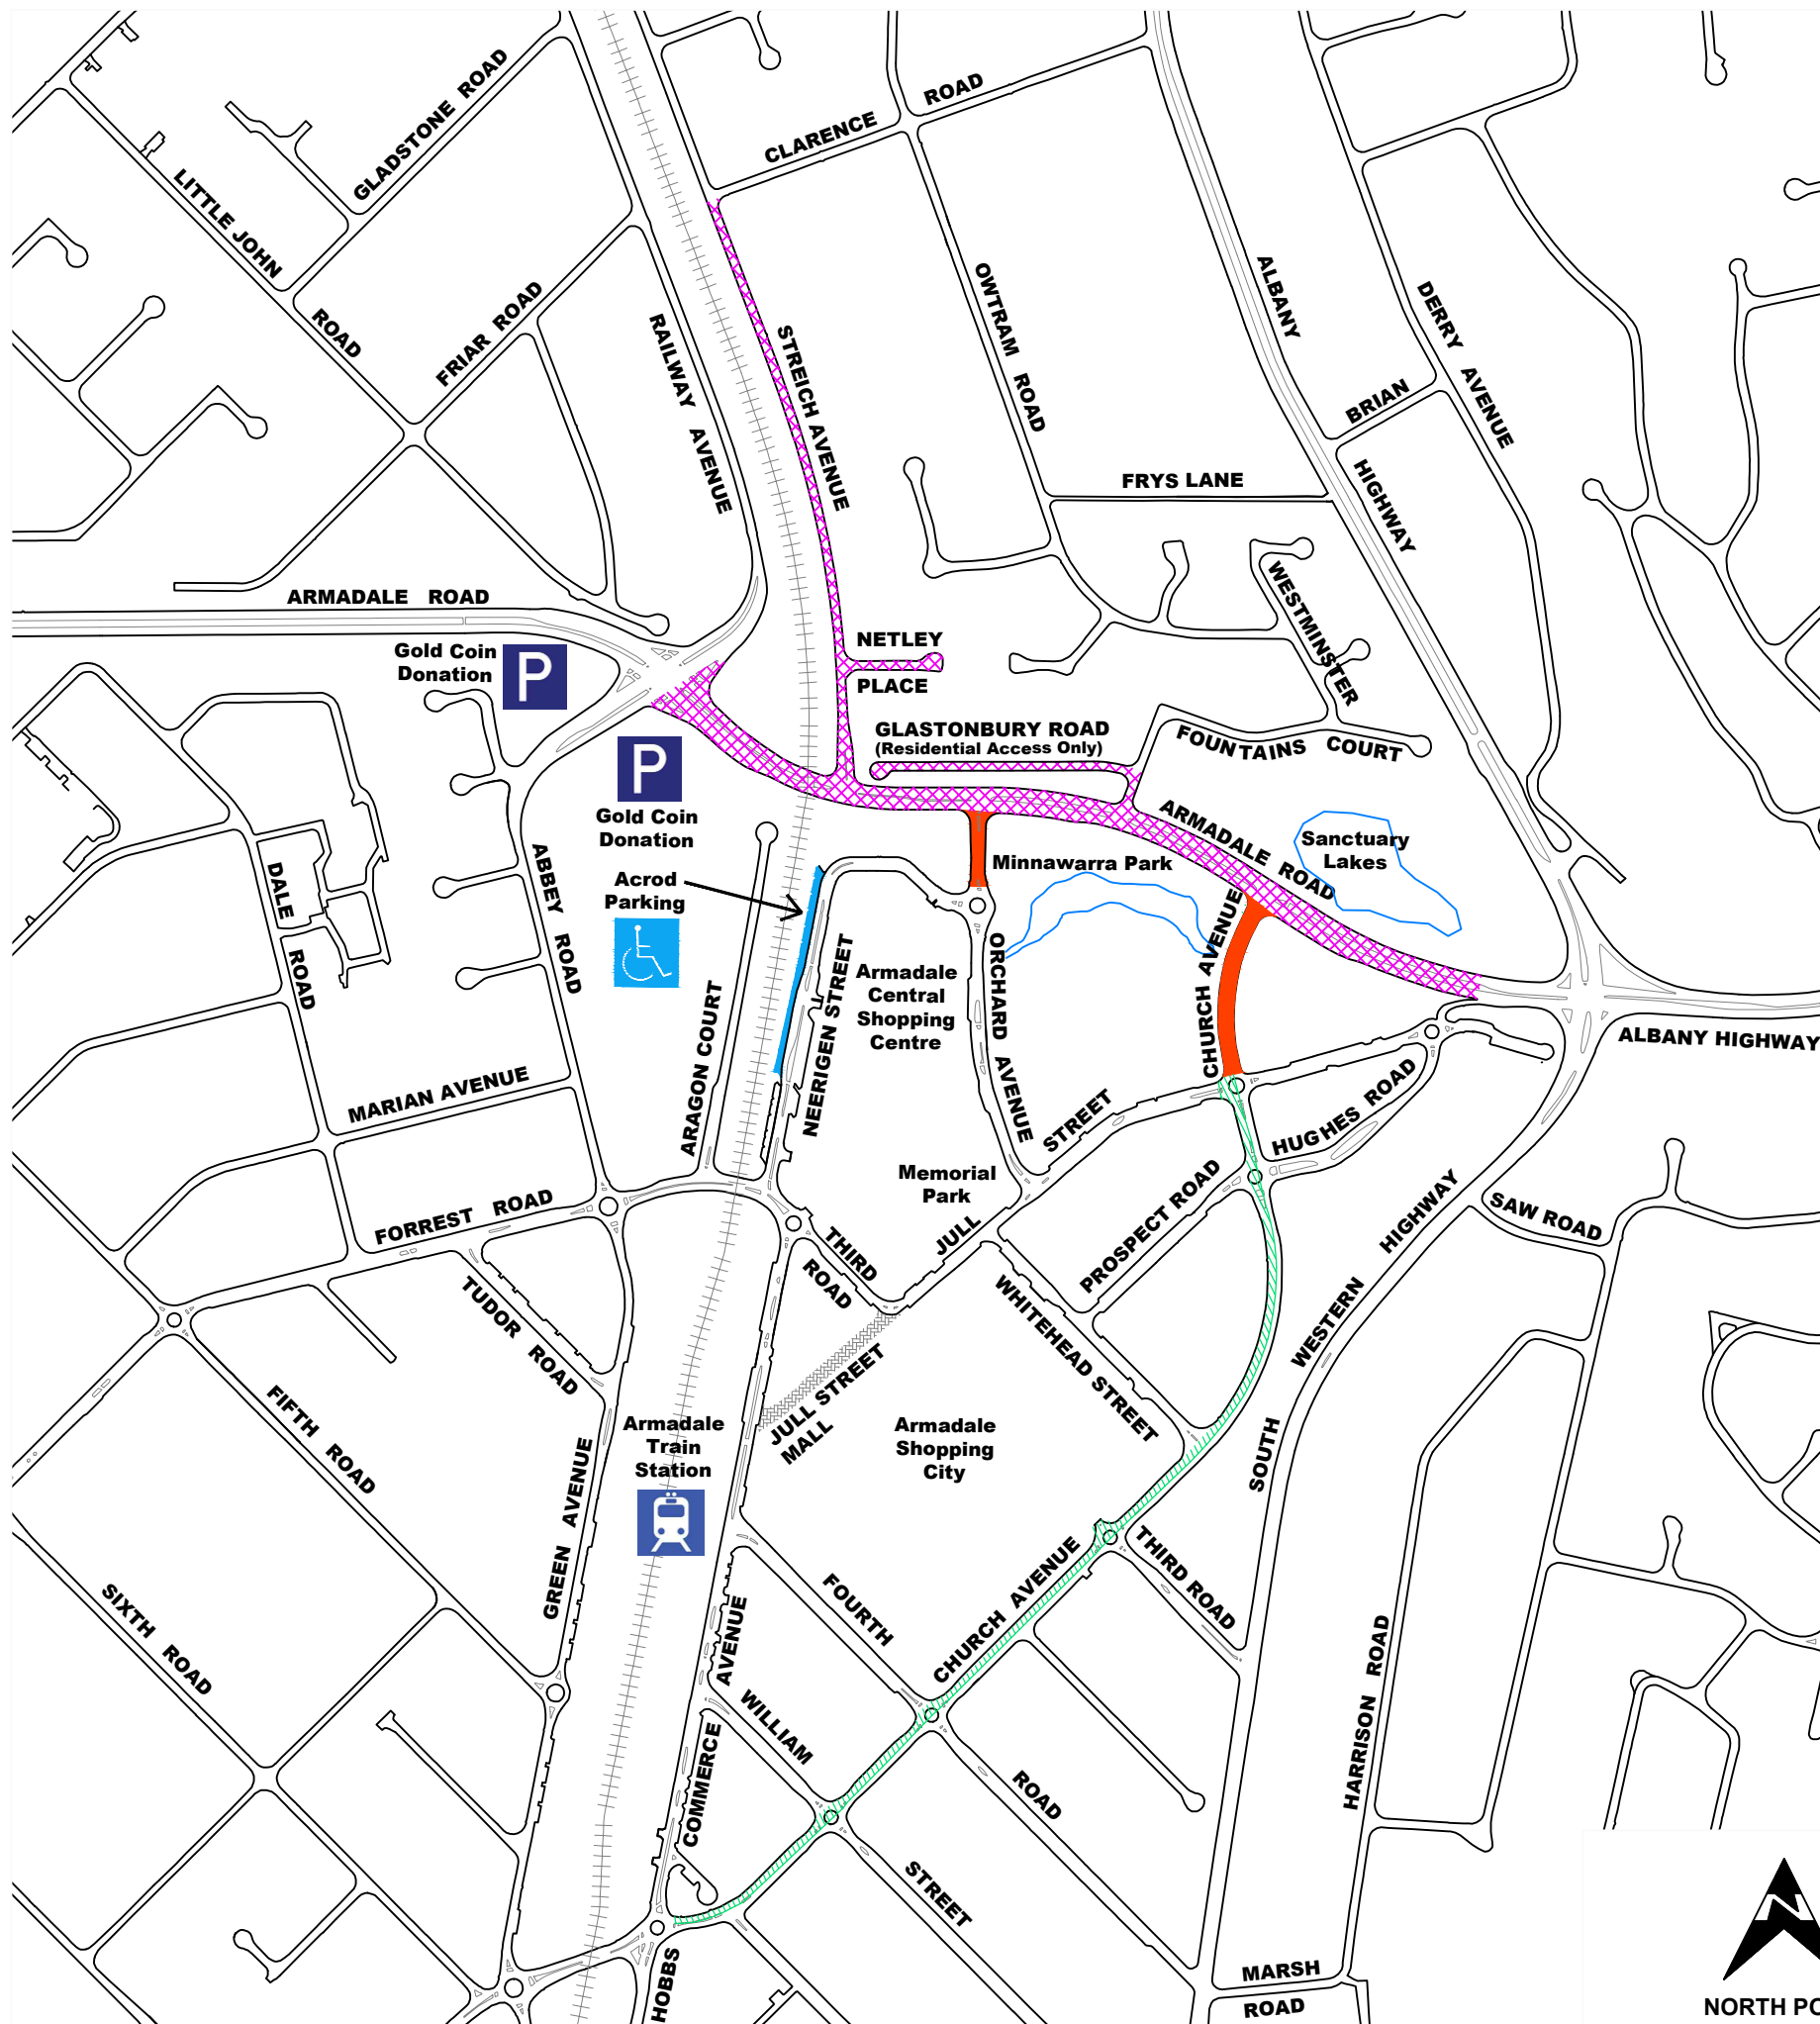

ARMADALE HIGHLAND GATHERING AND THE PERTH KILT RUN

SUNDAY 9 OCTOBER 2022
MINNAWARRA PARK

Preferred access to Armadale Shopping City
- Fourth Road from Commerce Avenue

ROAD CLOSURES

- **FULL ROAD CLOSURE**
  - Orchard Avenue
  - Church Avenue
  6am to 6pm
- **FULL ROAD CLOSURE**
  - Armadale Road
  - Glastonbury Road
  - Streich Avenue
  - Netley Place
  7am to 10am
- **PARTIAL ROAD CLOSURE**
  - Church Avenue (Northbound)
  7am to 10am

PLAN AHEAD TO AVOID DELAYS