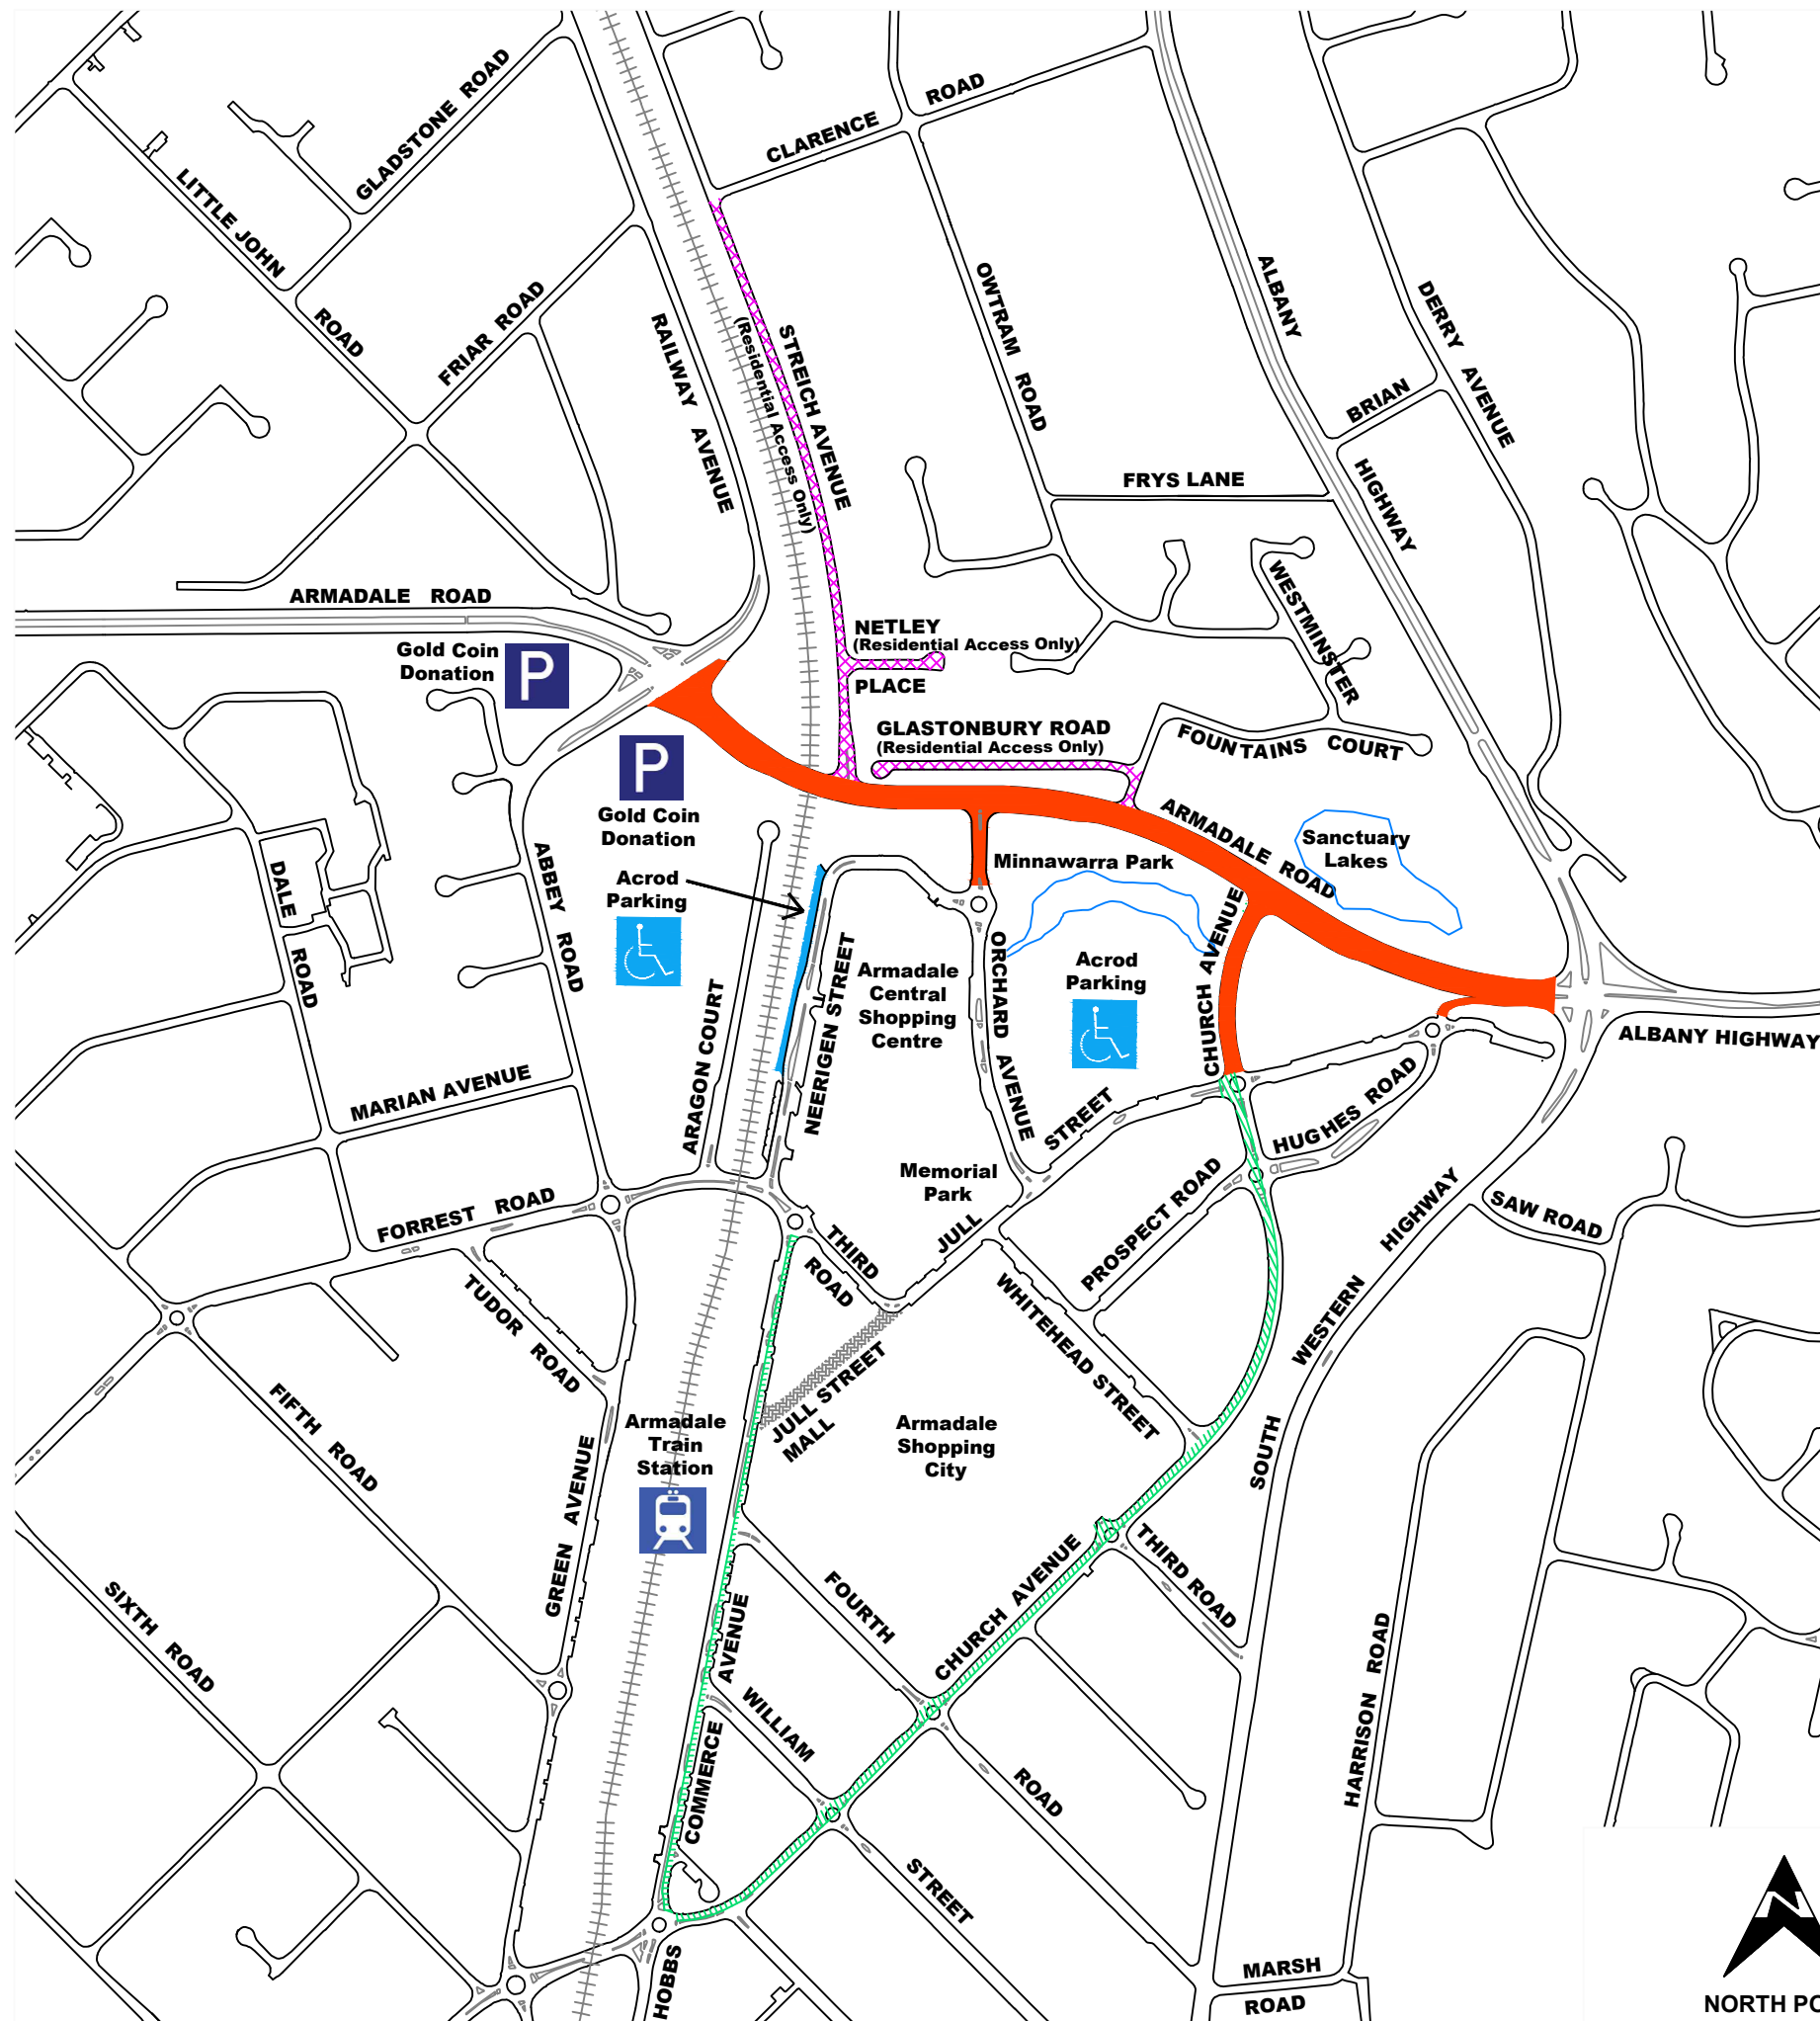

ARMADALE HIGHLAND GATHERING AND THE PERTH KILT RUN

SUNDAY 8 OCTOBER 2023
MINNAWARRA PARK

Preferred access to Armadale Shopping City
- Fourth Road from Commerce Avenue

ROAD CLOSURES

	FULL ROAD CLOSURE - Armadale Road - Orchard Avenue - Church Avenue - Hughes Road	6am to 6pm
	FULL ROAD CLOSURE Residential Access Only - Glastonbury Road - Streich Avenue - Netley Place	6am to 6pm
	PARTIAL ROAD CLOSURE - Church Avenue (Northbound) - Commerce Avenue (Southbound)	7am to 10am

PLAN AHEAD TO AVOID DELAYS