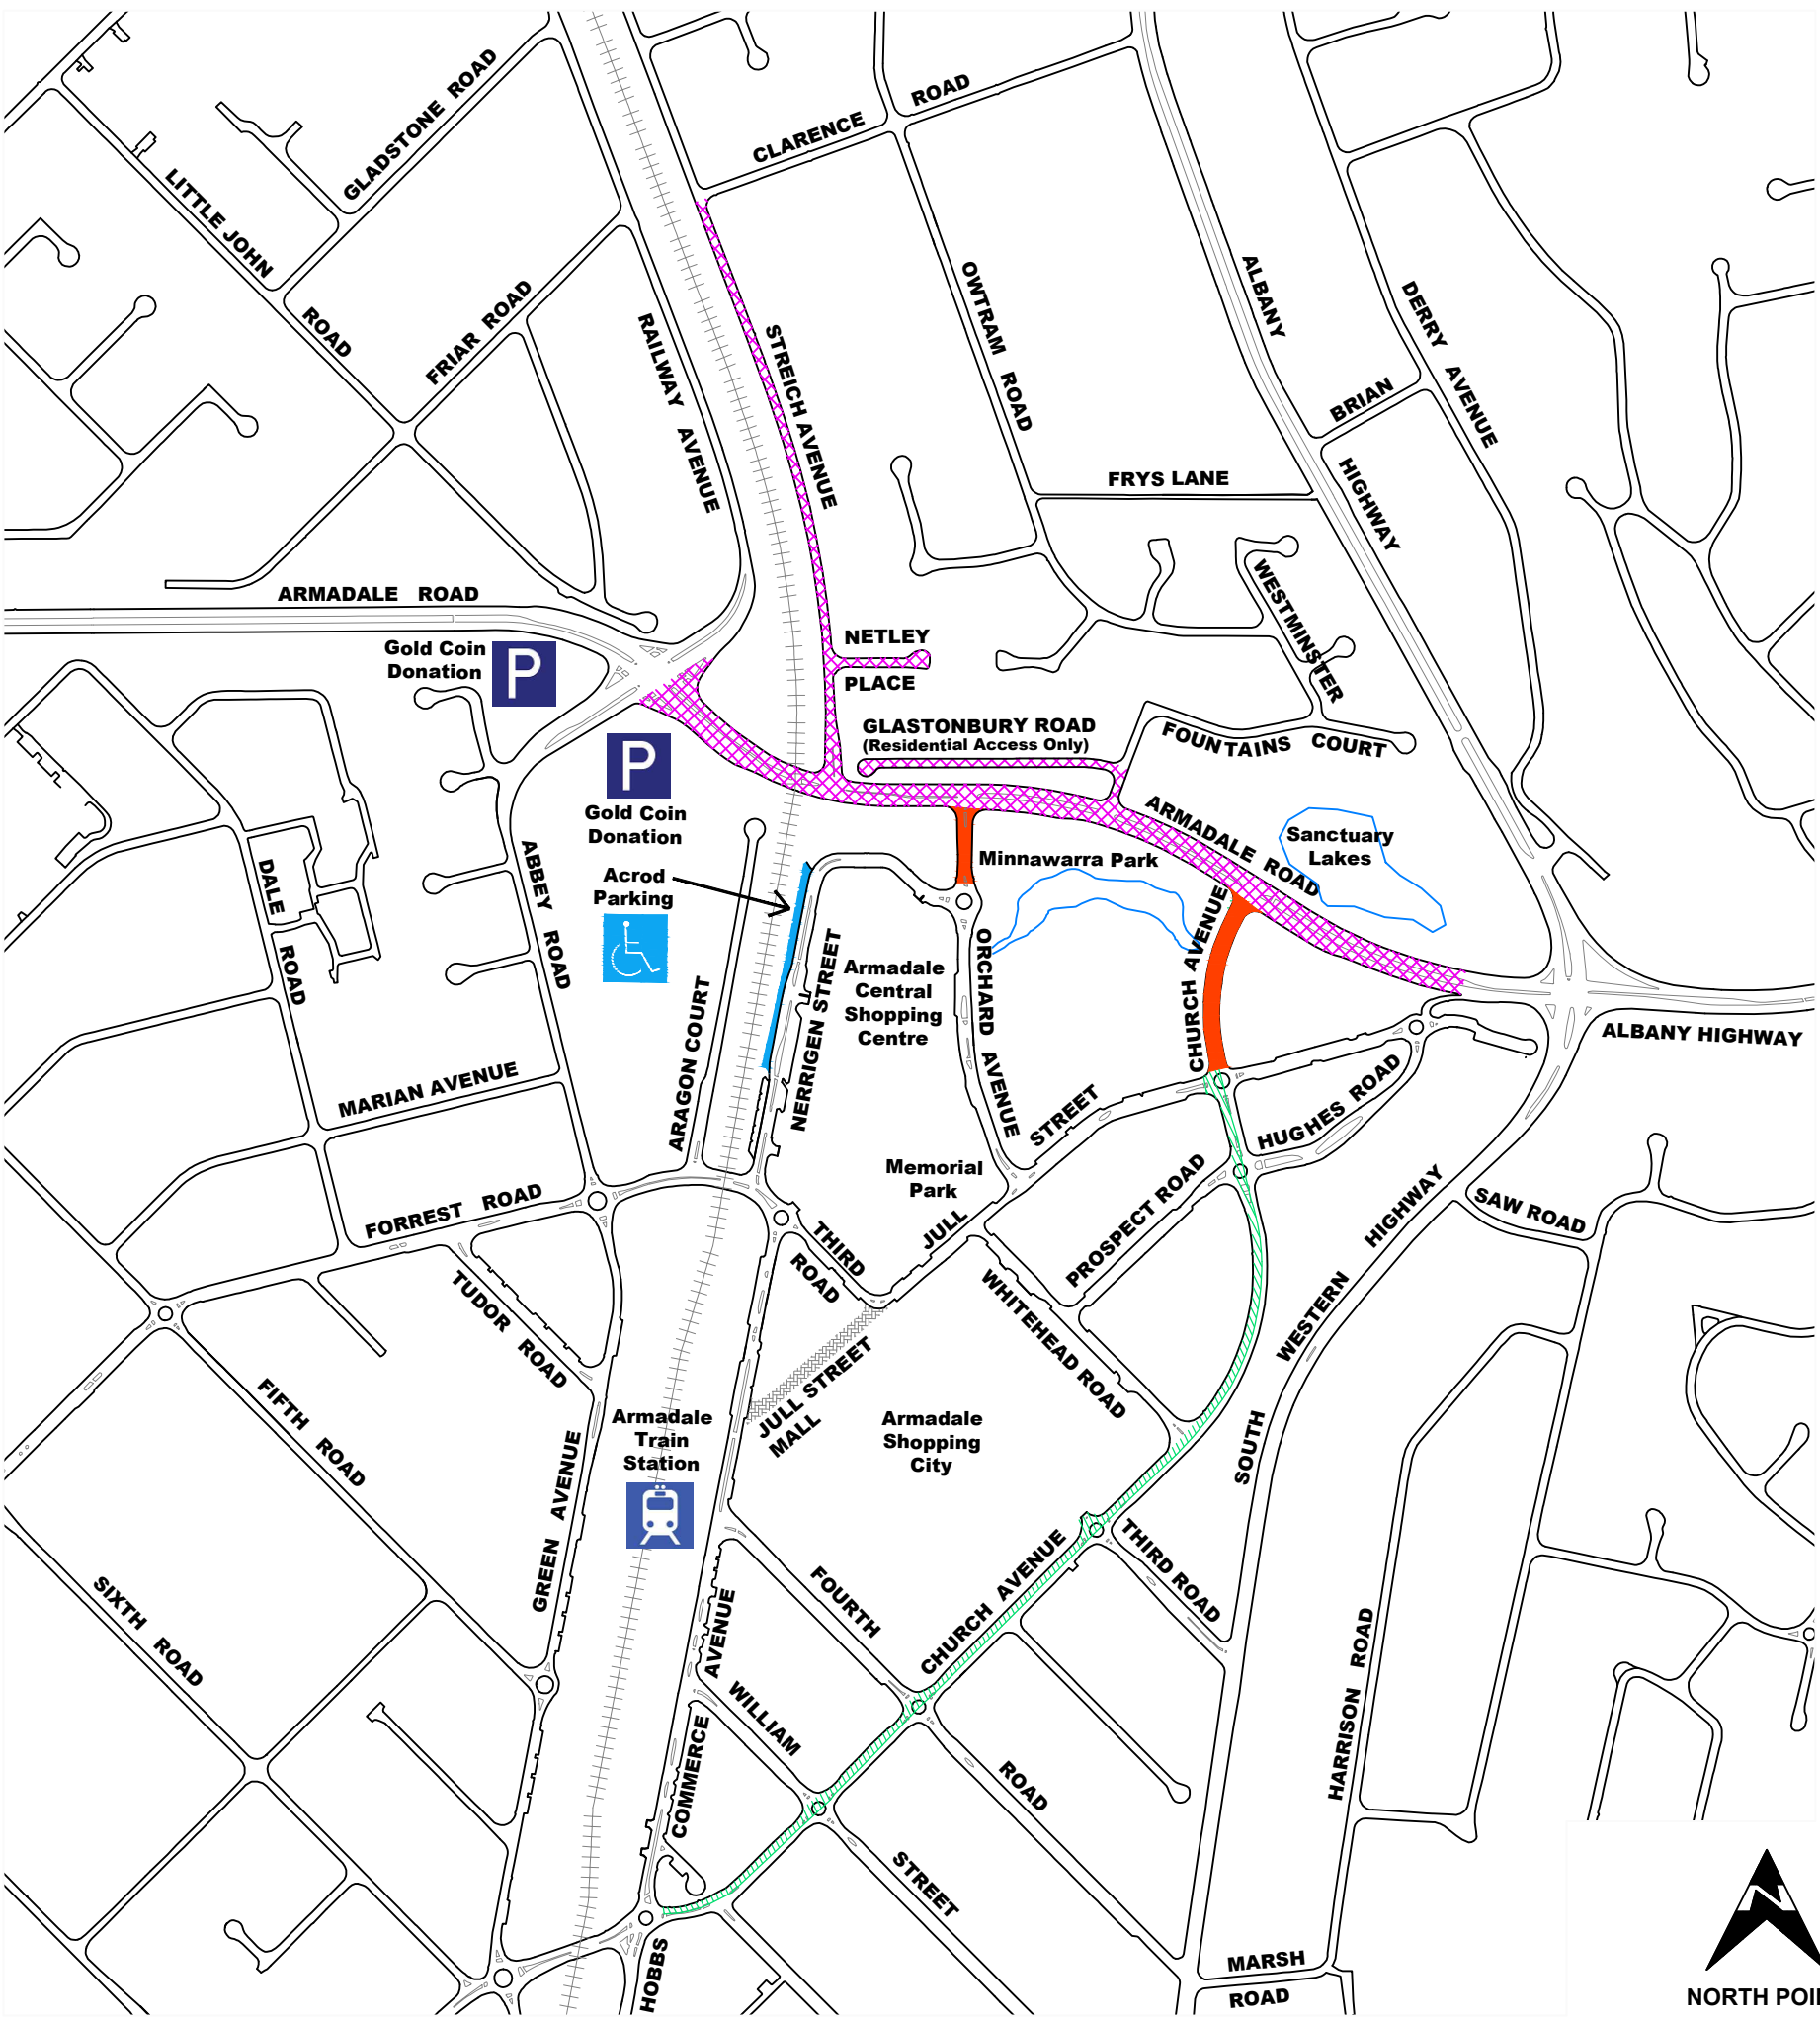

ARMADALE HIGHLAND GATHERING AND THE PERTH KILT RUN

SUNDAY 4 OCTOBER 2020

MINNAWARRA PARK

Preferred access to Armadale Shopping City
- Fourth Road from Commerce Avenue

ROAD CLOSURES

-  **FULL ROAD CLOSURE**
- Orchard Avenue
- Church Avenue
6am to 6pm

-  **FULL ROAD CLOSURE**
- Armadale Road
- Glastonbury Road
- Streich Avenue
- Netley Place
7.30am to 10.30am

-  **PARTIAL ROAD CLOSURE**
- Church Avenue (Northbound) 7.30am to 10.30am

PLAN AHEAD TO AVOID DELAYS