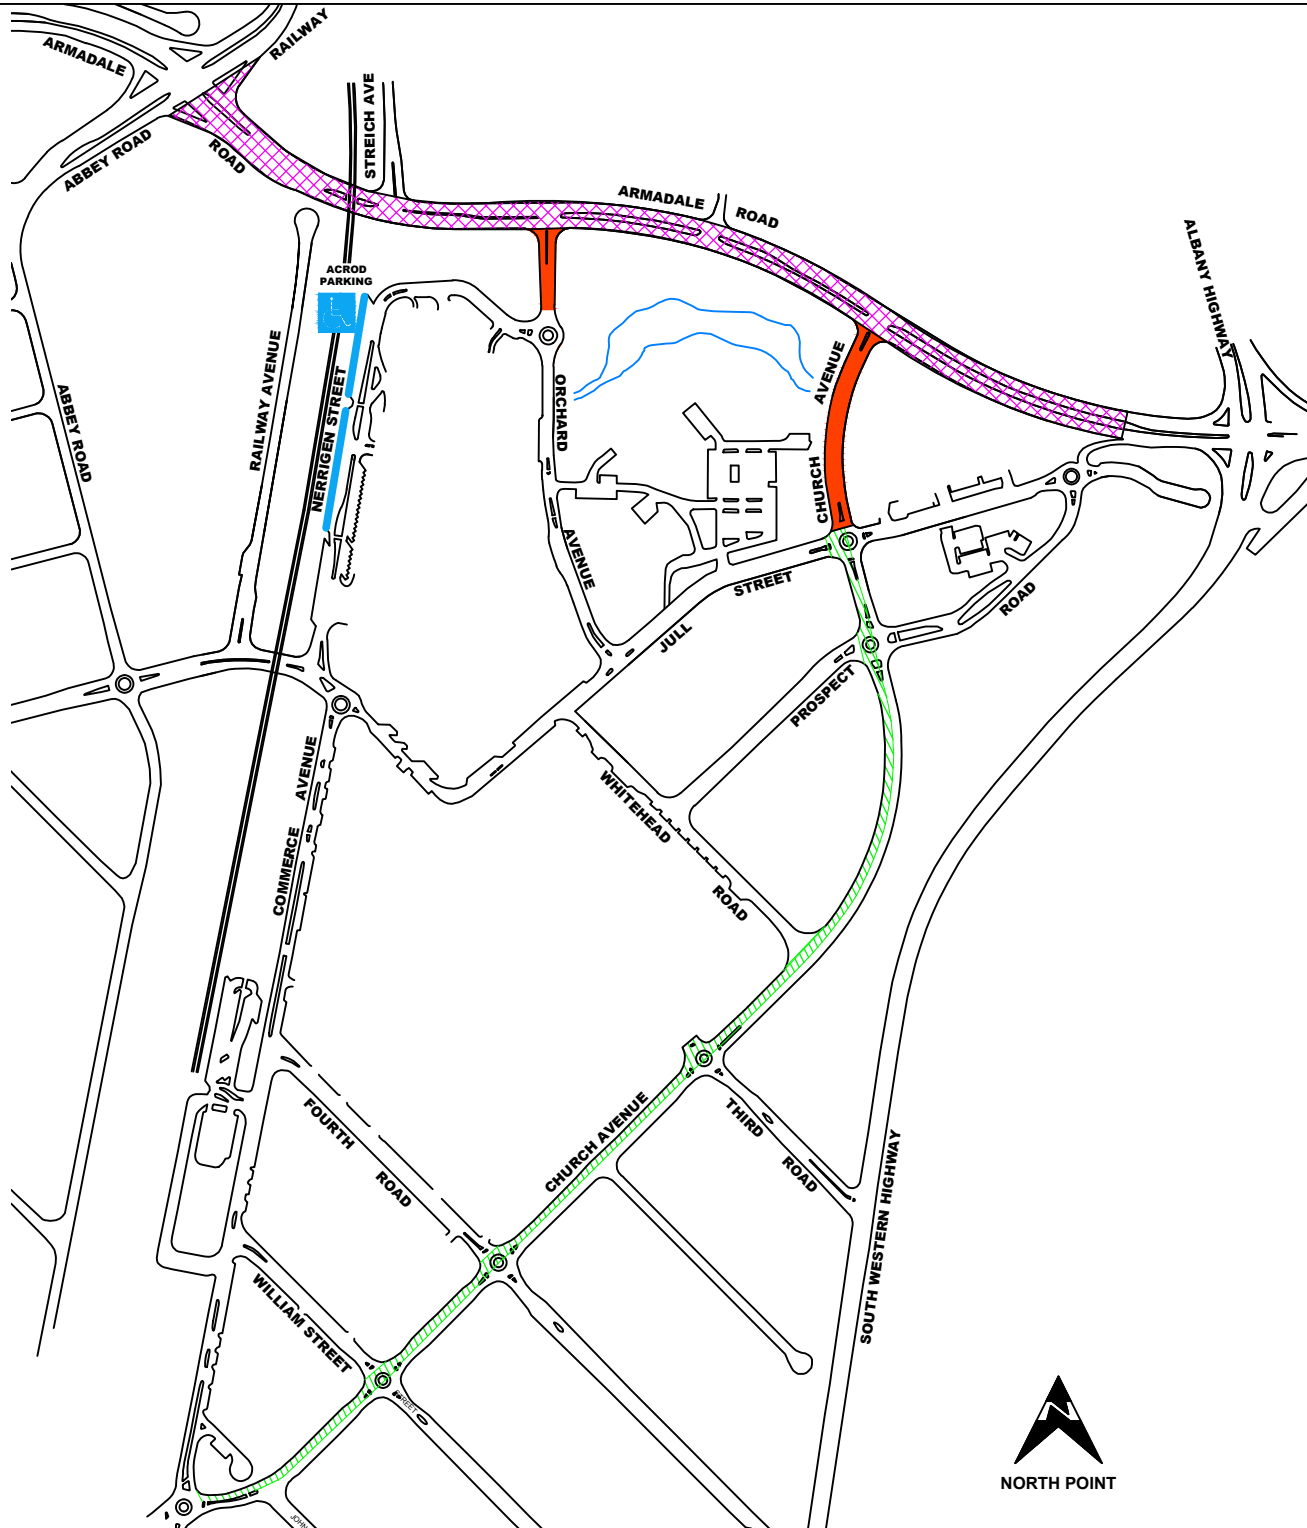

# ARMADALE HIGHLAND GATHERING & PERTH KILT RUN

SUNDAY 9 SEPTEMBER 2018

TRAFFIC ARRANGEMENT AS SHOWN BELOW

Preferred access to:

- Armadale City Shopping Centre - Fourth Road
- Armadale Central Shopping Centre - Neerigen Street
- Pedestrian access only to Liquor Barons - Jull Street

 FULL ROAD CLOSURE 6am - 6pm  
- Orchard Avenue  
- Church Avenue

 FULL ROAD CLOSURE 8 - Noon  
- Armadale Road

 PARTIAL ROAD CLOSURE 8 - 11.30am  
- Church Avenue (Northbound)

R S TAME  
CEO

CITY OF

  
Armadale